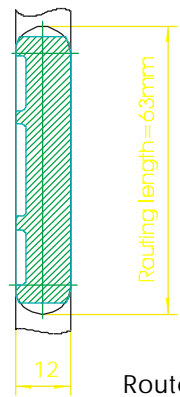

ASSEMBLY INFORMATION Mk1 SHOOTBOLT

Router size: Ø12mm

The bolt throw is adjusted by moving the mushroom bolt before cropping to size

Locate the extension into the corner of the sash and crop to size

Size	Faceplate length
0	320-400
1	400-800
2	800-1100
3	1100-1400

techn. Montagezeichnung
SecurityEspagnolette
18-Apr-96
Brandst.

SI_KV-MONTAGE2

ASSEMBLY INFORMATION Mk1 SHOOTBOLT

Router size: Ø12mm

The bolt throw is adjusted by moving the mushroom bolt before cropping to size

Locate the extension into the corner of the sash and crop to size

Size	Faceplate length
0	320-400
1	400-800
2	800-1100
3	1100-1400