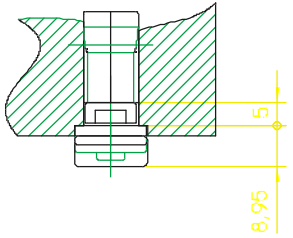

ASSEMBLY INFORMATION Mk1 SHOOTBOLT

Router size: Ø12mm

The bolt throw is adjusted by moving the mushroom bolt before cropping to size

Locate the extension into the corner of the sash and crop to size

Size	Faceplate length
0	320-400
1	400-800
2	800-1100
3	1100-1400

techn. Montagezeichnung
SecurityEspagnolette
18-Apr-96
Brandst.

SI_KV-MONTAGE2

ASSEMBLY INFORMATION Mk1 SHOOTBOLT

Router size: Ø12mm

The bolt throw is adjusted by moving the mushroom bolt before cropping to size

Locate the extension into the corner of the sash and crop to size

Size	Faceplate length
0	320-400
1	400-800
2	800-1100
3	1100-1400