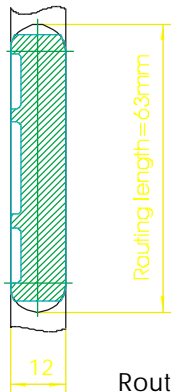

ASSEMBLY INFORMATION Mk1 SHOOTBOLT

Router size: Ø12mm

The bolt throw is adjusted by moving the mushroom bolt before cropping to size

Locate the extension into the corner of the sash and crop to size

Size	Faceplate length
0	320-400
1	400-800
2	800-1100
3	1100-1400

techn. Montagezeichnung
SecurityEspagnolette
18-Apr-96
Brandst.

SI_KV-MONTAGE2

ASSEMBLY INFORMATION Mk1 SHOOTBOLT

Router size: Ø12mm

The bolt throw is adjusted by moving the mushroom bolt before cropping to size

Locate the extension into the corner of the sash and crop to size

Size	Faceplate length
0	320-400
1	400-800
2	800-1100
3	1100-1400