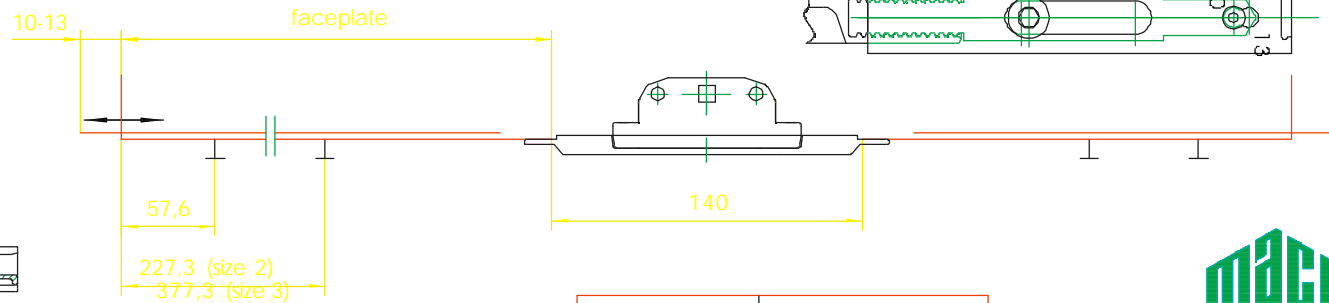

ASSEMBLY INFORMATION Mk1 SHOOTBOLT

Router size: Ø12mm

The bolt throw is adjusted by moving the mushroom bolt before cropping to size

Locate the extension into the corner of the sash and crop to size

Size	Faceplate length
0	320-400
1	400-800
2	800-1100
3	1100-1400

techn. Montagezeichnung
SecurityEspagnolette
18-Apr-96
Brandst.

SI_KV-MONTAGE2

ASSEMBLY INFORMATION Mk1 SHOOTBOLT

Router size: Ø12mm

The bolt throw is adjusted by moving the mushroom bolt before cropping to size

Locate the extension into the corner of the sash and crop to size

Size	Faceplate length
0	320-400
1	400-800
2	800-1100
3	1100-1400