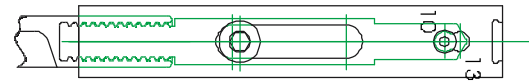

ASSEMBLY INFORMATION Mk1 SHOOTBOLT

Router size: Ø12mm

The bolt throw is adjusted by moving the mushroom bolt before cropping to size

Locate the extension into the corner of the sash and crop to size

Size	Faceplate length
0	320-400
1	400-800
2	800-1100
3	1100-1400

techn. Montagezeichnung
SecurityEspagnolette
18-Apr-96
Brandst.

SI_KV-MONTAGE2

ASSEMBLY INFORMATION Mk1 SHOOTBOLT

Router size: Ø12mm

The bolt throw is adjusted by moving the mushroom bolt before cropping to size

Locate the extension into the corner of the sash and crop to size

Size	Faceplate length
0	320-400
1	400-800
2	800-1100
3	1100-1400