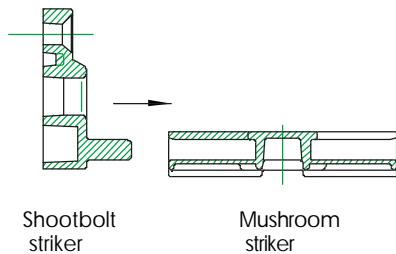

ASSEMBLY INFORMATION Mk1 SHOOTBOLT

Router size: Ø12mm

The bolt throw is adjusted by moving the mushroom bolt before cropping to size

Locate the extension into the corner of the sash and crop to size

Size	Faceplate length
0	320-400
1	400-800
2	800-1100
3	1100-1400

techn. Montagezeichnung
SecurityEspagnolette
18-Apr-96
Brandst.

SI_KV-MONTAGE2

ASSEMBLY INFORMATION Mk1 SHOOTBOLT

Router size: Ø12mm

The bolt throw is adjusted by moving the mushroom bolt before cropping to size

Locate the extension into the corner of the sash and crop to size

Size	Faceplate length
0	320-400
1	400-800
2	800-1100
3	1100-1400