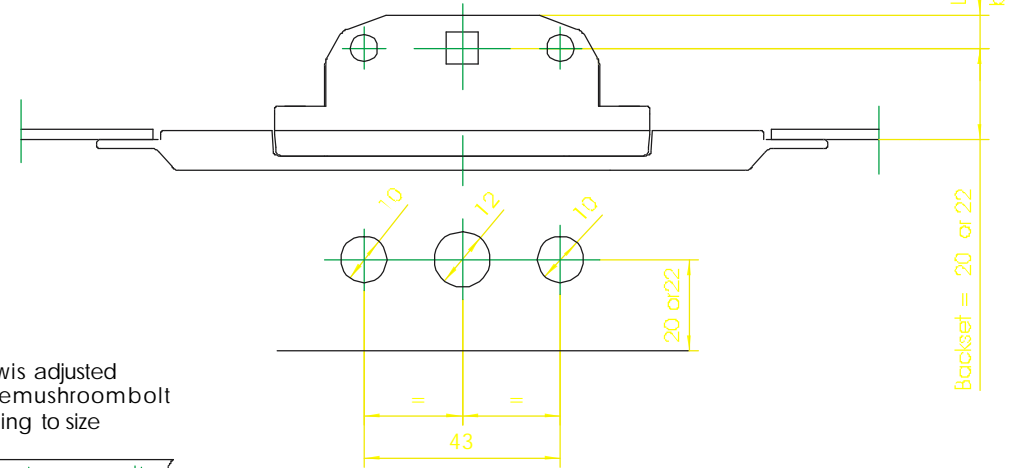

ASSEMBLY INFORMATION Mk1 SHOOTBOLT

Router size: Ø12mm

The bolt throw is adjusted by moving the mushroom bolt before cropping to size

Locate the extension into the corner of the sash and crop to size

Size	Faceplate length
0	320-400
1	400-800
2	800-1100
3	1100-1400

techn. Montagezeichnung
SecurityEspagnolette
18-Apr-96
Brandst.

SI_KV-MONTAGE2

ASSEMBLY INFORMATION Mk1 SHOOTBOLT

Router size: Ø12mm

The bolt throw is adjusted by moving the mushroom bolt before cropping to size

Locate the extension into the corner of the sash and crop to size

Size	Faceplate length
0	320-400
1	400-800
2	800-1100
3	1100-1400