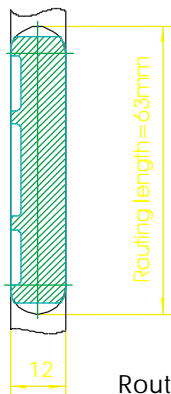

ASSEMBLY INFORMATION Mk1 SHOOTBOLT

Router size: Ø12mm

The bolt throw is adjusted by moving the mushroom bolt before cropping to size

Locate the extension into the corner of the sash and crop to size

Size	Faceplate length
0	320-400
1	400-800
2	800-1100
3	1100-1400

techn. Montagezeichnung
SecurityEspagnolette
18-Apr-96
Brandst.

SI_KV-MONTAGE2

ASSEMBLY INFORMATION Mk1 SHOOTBOLT

Router size: Ø12mm

The bolt throw is adjusted by moving the mushroom bolt before cropping to size

Locate the extension into the corner of the sash and crop to size

Size	Faceplate length
0	320-400
1	400-800
2	800-1100
3	1100-1400