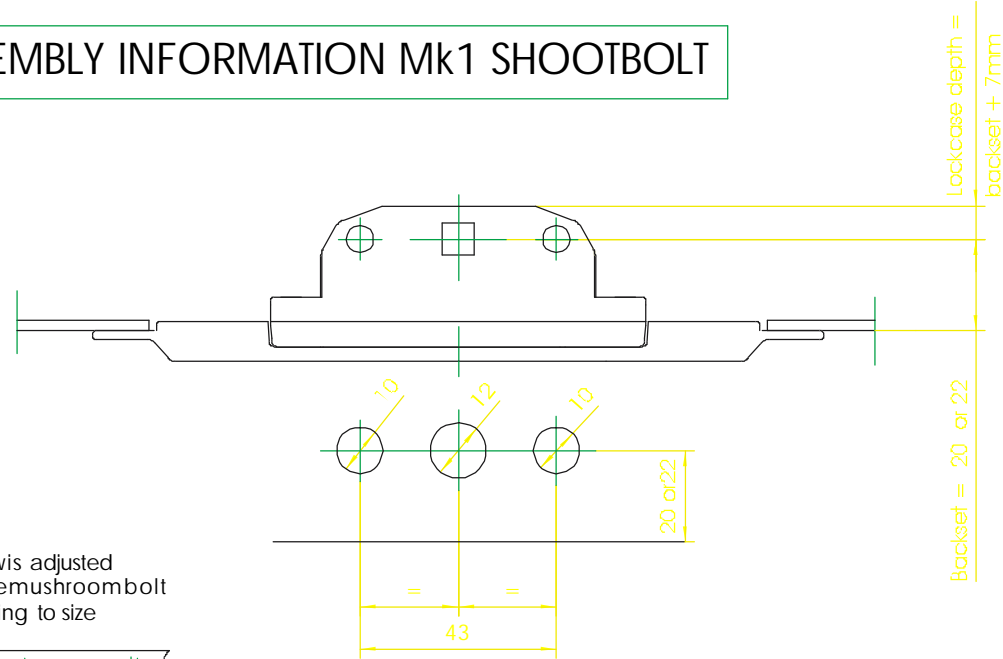

ASSEMBLY INFORMATION Mk1 SHOOTBOLT

Router size: Ø12mm

The bolt throw is adjusted by moving the mushroom bolt before cropping to size

Locate the extension into the corner of the sash and crop to size

Size	Faceplate length
0	320-400
1	400-800
2	800-1100
3	1100-1400

techn. Montagezeichnung
SecurityEspagnolette
18-Apr-96
Brandst.

SI_KV-MONTAGE2

ASSEMBLY INFORMATION Mk1 SHOOTBOLT

Router size: Ø12mm

The bolt throw is adjusted by moving the mushroom bolt before cropping to size

Locate the extension into the corner of the sash and crop to size

Size	Faceplate length
0	320-400
1	400-800
2	800-1100
3	1100-1400