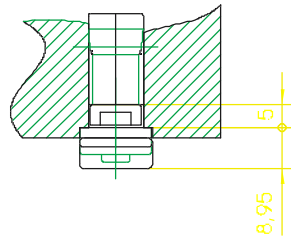

ASSEMBLY INFORMATION Mk1 SHOOTBOLT

Router size: Ø12mm

The bolt throw is adjusted by moving the mushroom bolt before cropping to size

Locate the extension into the corner of the sash and crop to size

Size	Faceplate length
0	320-400
1	400-800
2	800-1100
3	1100-1400

techn. Montagezeichnung
SecurityEspagnolette
18-Apr-96
Brandst.

SI_KV-MONTAGE2

ASSEMBLY INFORMATION Mk1 SHOOTBOLT

Router size: Ø12mm

The bolt throw is adjusted by moving the mushroom bolt before cropping to size

Locate the extension into the corner of the sash and crop to size

Size	Faceplate length
0	320-400
1	400-800
2	800-1100
3	1100-1400