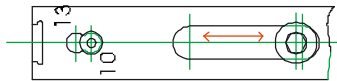

ASSEMBLY INFORMATION Mk1 SHOOTBOLT

Router size: Ø12mm

The bolt throw is adjusted by moving the mushroom bolt before cropping to size

Locate the extension into the corner of the sash and crop to size

Size	Faceplate length
0	320-400
1	400-800
2	800-1100
3	1100-1400

techn. Montagezeichnung
SecurityEspagnolette
18-Apr-96
Brandst.

SI_KV-MONTAGE2

ASSEMBLY INFORMATION Mk1 SHOOTBOLT

Router size: Ø12mm

The bolt throw is adjusted by moving the mushroom bolt before cropping to size

Locate the extension into the corner of the sash and crop to size

Size	Faceplate length
0	320-400
1	400-800
2	800-1100
3	1100-1400