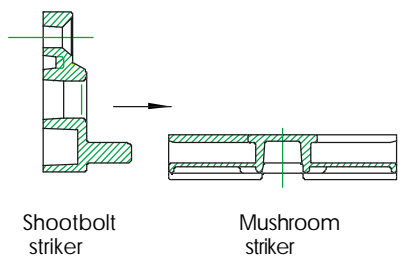

ASSEMBLY INFORMATION Mk1 SHOOTBOLT

Router size: Ø12mm

The bolt throw is adjusted by moving the mushroom bolt before cropping to size

Locate the extension into the corner of the sash and crop to size

Size	Faceplate length
0	320-400
1	400-800
2	800-1100
3	1100-1400

techn. Montagezeichnung
SecurityEspagnolette
18-Apr-96
Brandst.

SI_KV-MONTAGE2

ASSEMBLY INFORMATION Mk1 SHOOTBOLT

Router size: Ø12mm

The bolt throw is adjusted by moving the mushroom bolt before cropping to size

Locate the extension into the corner of the sash and crop to size

Size	Faceplate length
0	320-400
1	400-800
2	800-1100
3	1100-1400