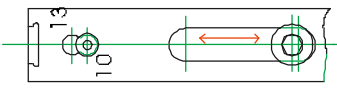

ASSEMBLY INFORMATION Mk1 SHOOTBOLT

Router size: Ø12mm

The bolt throw is adjusted by moving the mushroom bolt before cropping to size

Locate the extension into the corner of the sash and crop to size

Size	Faceplate length
0	320-400
1	400-800
2	800-1100
3	1100-1400

techn. Montagezeichnung
SecurityEspagnolette
18-Apr-96
Brandst.

SI_KV-MONTAGE2

ASSEMBLY INFORMATION Mk1 SHOOTBOLT

Router size: Ø12mm

The bolt throw is adjusted by moving the mushroom bolt before cropping to size

Locate the extension into the corner of the sash and crop to size

Size	Faceplate length
0	320-400
1	400-800
2	800-1100
3	1100-1400