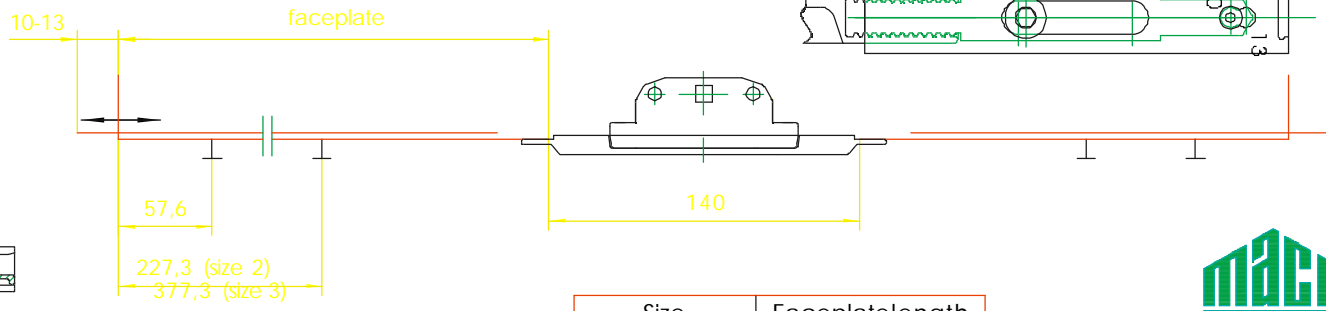

ASSEMBLY INFORMATION Mk1 SHOOTBOLT

Router size: Ø12mm

The bolt throw is adjusted by moving the mushroom bolt before cropping to size

Locate the extension into the corner of the sash and crop to size

Size	Faceplate length
0	320-400
1	400-800
2	800-1100
3	1100-1400

techn. Montagezeichnung
SecurityEspagnolette
18-Apr-96
Brandst.

SI_KV-MONTAGE2

ASSEMBLY INFORMATION Mk1 SHOOTBOLT

Router size: Ø12mm

The bolt throw is adjusted by moving the mushroom bolt before cropping to size

Locate the extension into the corner of the sash and crop to size

Size	Faceplate length
0	320-400
1	400-800
2	800-1100
3	1100-1400