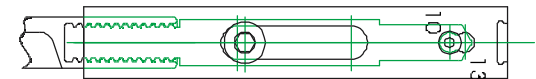

ASSEMBLY INFORMATION Mk1 SHOOTBOLT

Router size: Ø12mm

The bolt throw is adjusted by moving the mushroom bolt before cropping to size

Locate the extension into the corner of the sash and crop to size

Size	Faceplate length
0	320-400
1	400-800
2	800-1100
3	1100-1400

techn. Montagezeichnung
SecurityEspagnolette
18-Apr-96
Brandst.

SI_KV-MONTAGE2

ASSEMBLY INFORMATION Mk1 SHOOTBOLT

Router size: Ø12mm

The bolt throw is adjusted by moving the mushroom bolt before cropping to size

Locate the extension into the corner of the sash and crop to size

Size	Faceplate length
0	320-400
1	400-800
2	800-1100
3	1100-1400