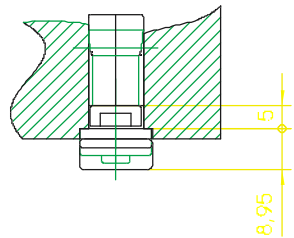

ASSEMBLY INFORMATION Mk1 SHOOTBOLT

Router size: Ø12mm

The bolt throw is adjusted by moving the mushroom bolt before cropping to size

Locate the extension into the corner of the sash and crop to size

Size	Faceplate length
0	320-400
1	400-800
2	800-1100
3	1100-1400

techn. Montagezeichnung
SecurityEspagnolette
18-Apr-96
Brandst.

SI_KV-MONTAGE2

ASSEMBLY INFORMATION Mk1 SHOOTBOLT

Router size: Ø12mm

The bolt throw is adjusted by moving the mushroom bolt before cropping to size

Locate the extension into the corner of the sash and crop to size

Size	Faceplate length
0	320-400
1	400-800
2	800-1100
3	1100-1400