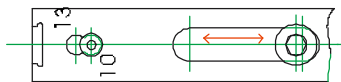

ASSEMBLY INFORMATION Mk1 SHOOTBOLT

Router size: Ø12mm

The bolt throw is adjusted by moving the mushroom bolt before cropping to size

Locate the extension into the corner of the sash and crop to size

Size	Faceplate length
0	320-400
1	400-800
2	800-1100
3	1100-1400

techn. Montagezeichnung
SecurityEspagnolette
18-Apr-96
Brandst.

SI_KV-MONTAGE2

ASSEMBLY INFORMATION Mk1 SHOOTBOLT

Router size: Ø12mm

The bolt throw is adjusted by moving the mushroom bolt before cropping to size

Locate the extension into the corner of the sash and crop to size

Size	Faceplate length
0	320-400
1	400-800
2	800-1100
3	1100-1400