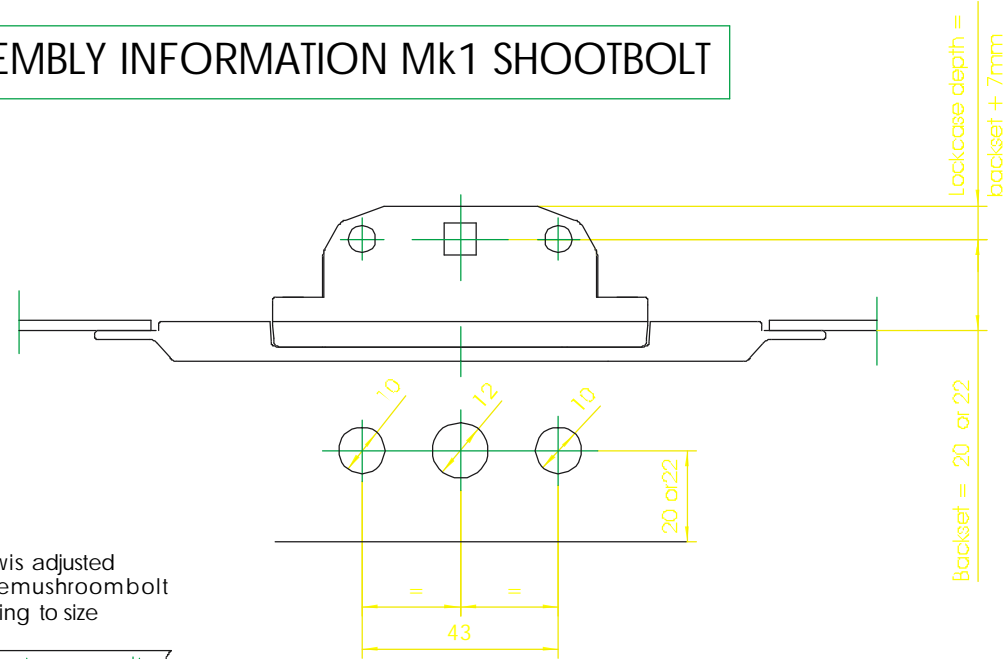

ASSEMBLY INFORMATION Mk1 SHOOTBOLT

Router size: Ø12mm

The bolt throw is adjusted by moving the mushroom bolt before cropping to size

Locate the extension into the corner of the sash and crop to size

Size	Faceplate length
0	320-400
1	400-800
2	800-1100
3	1100-1400

techn. Montagezeichnung
SecurityEspagnolette
18-Apr-96
Brandst.

SI_KV-MONTAGE2

ASSEMBLY INFORMATION Mk1 SHOOTBOLT

Router size: Ø12mm

The bolt throw is adjusted by moving the mushroom bolt before cropping to size

Locate the extension into the corner of the sash and crop to size

Size	Faceplate length
0	320-400
1	400-800
2	800-1100
3	1100-1400